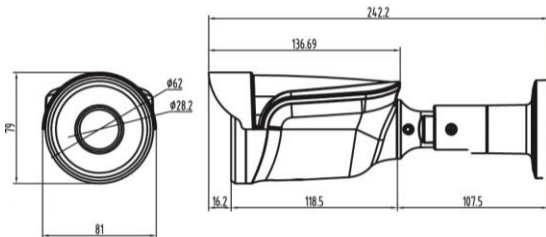

NETWORK IP CAMERA

HIP-HP36V/4K

8MP NETWORK IP IR BULLET CAMERA

STARVIS **H.265** **WDR**

Features

- Sony STARVIS 8.51MP Image Sensor
- Ultra low light color camera(0.01lux/F1.2)
- Triple codec(H.265, H.264, MJPEG)
- Triple Stream
- Max 30fps @ 3,840x2160p
- Support Onvif/PoE
- DOL True WDR
- IR LED : 42 units(40m)
- True Day & Night
- Motorized VF Lens 3.6~11mm
- IP66 Weatherproof

Camera Specifications

IMAGE	Image Sensor	Sony Starvis 8.51MP(1/2.5") Image Sensor
	Scan System	Progressive Scan
	Total Pixels	3864(H) x 2218(V), 8.57 Mega Pixels
	Effective Pixels	3864(H) x 2202(V), 8.51 Mega Pixels
Function	Day & Night	Auto / Day(Color) / Night(BW)
	Privacy Area	On / Off (8 Programmable Zones)
	Motion Detection	4 Zone, On / Off
	W D R	DOL True WDR
	3D DNR	2DNR, 3DNR
	S/N Ratio	More 52dB
	BLC	HLC, BLC
	Digital Zoom	16x
	Degof/LDS/Mirror	On / Off
	White Balance	ATW-Indoor/Outdoor, Shade, Clear sky, Fluorescent light, Light bulb, Flame, Manual
Lens	Focal Length	Motorized VF Lens 3.6~11mm
IR LEDs	IR LEDs	42 units
Electrical	Power Supply	DC12[V] ±10% / Max 750mA
Environmental	Operating Temp.	-10°C ~ +50°C
	Preservation Temp.	-20°C ~ +60°C
	Humidity	0% ~ 80%
Mechanical	Weight.	Approx. 750g(W/Sunshield & Bracket)

Network Specifications

System	OS	Embedded Linux
Network	Interface	RJ45 10/100/1000 Base-T
	Protocol	TCP/IP, UDP, IPv4/v6, HTTP, HTTPS, FTP, UpnP, RTP, RTSP, RTCP, DHCP, ARP, Zeroconf
	Onvif	ver18.06
	Simultaneous Access	Max. 10 user
Video	Compress Format	H.265 Main Profile, H.264(High, Main, Base Line Profile), MJPEG
	Resolution	3840x2160(4K), 2592x1944(5M), 2048x1536(QXGA), 1920x1080(FHD), 1280x1024(SXGA), 1280x720(HD), 704x480(4CIF/NT), 704x576(4CIF/PAL) 640x480(VGA), 352x288(CIF), 320x240(QVGA)
	Frame Rate	Max. 30fps @all resolution
	Streaming	Simultaneously H.265 and MJPEG (Triple Streaming), Simultaneously H.264 and MJPEG (Triple Streaming), Independent Frame Rate and Bandwidth Control, VBR/CBR Mode
Audio	Compress Format	G.711 u-law
	Streaming	Two way
Event	Sensor In	1(NC/NO)
	Alarm Out	1 (Digital Output, Open Collector)
Web Browser	OS	Windows 7, 8, 10
	Manager	IE(over 11), Firefox, Safari, Opera
	Viewer	IE only (Active-X)

*Specification and Design are subject to change without notice